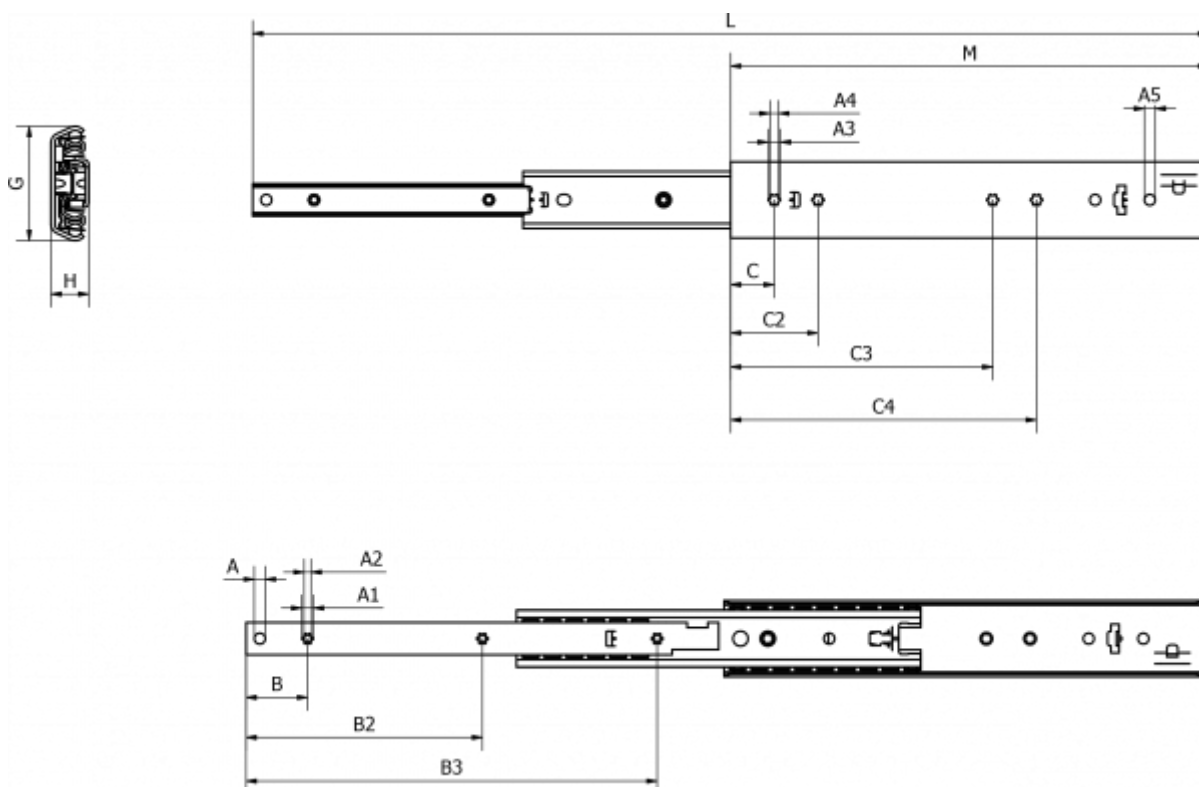

Article number: 11112S63

Description: Thomas Regout Telescopic Slide 11112S62 ULF HD F, 3-piece
Length 350 mm / load cap. 96 kg / extension 350 mm

Measures

A = 8	B3 = 333	Load capacity = 97
A1 = 8.1	C = 32	M = 400
A2 = 5.1	C2 = 64	
A3 = 9	C3 = 224	
A4 = 6.5	C4 = 256	
A5 = 8	G = 55.8	
B = 45	H = 18.5	
B2 = 173	L = 800	